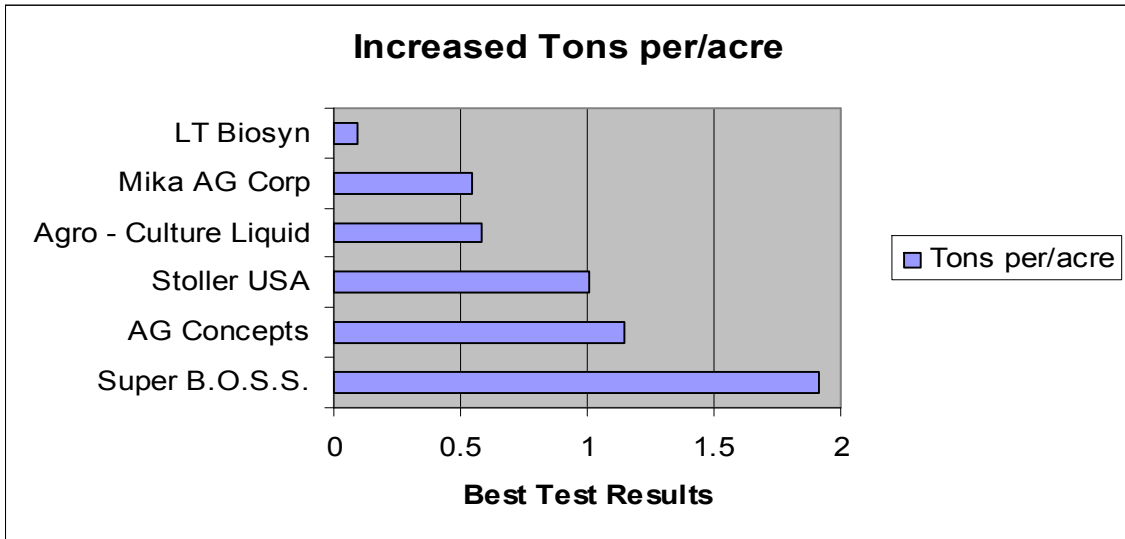

Comparison Analysis: Irrigation Research Foundation

The key to Profitability is knowing your soil levels.

Unlock the power of your fertilizer.

These tests were conducted by the Irrigation Research Foundation with a mere 3 quarts of SuperB.O.S.S.

The results speak for themselves. Fight the fertilizer crisis with the B.O.S.S.

SuperB.O.S.S.

Irrigation Research Foundation – Test Comparison Chart

Compare the results. SuperBOSS used a mere 3 quarts. The others?

				Ton p/acre	Percent +/-
Ag concepts					
#1 Control 5.77	RFV 206.2	1 gallon Pervaid 5.94	RFV 197.6	0.17	2.95%
#2 Control 5.41	RFV 185.7	1 gallon Pervaid 5.51	RFV 202.4	0.1	1.85%
#3 Control 6.89	RFV 177.7	56 oz Intake 8.04	RFV 180	1.15	16.69%
Agro – Culture Liquid					
#1 Control 6.15	RFV 182.5	10 gallon Ammonia Tile Sulfate + 10 gallon Fert. 1 6.04	RFV 185.5	-0.11	-1.79%
		13.75 gallon Fert.1 6.09	RFV 201.6	-0.06	-0.098%
		14 gallon Fert. 2 6.26	RFV 196.2	0.11	1.79%
		19 gallon Fert. 2 6.73	RFV 176.4	0.58	9.43%
		13.5 gallon Fert. 1 6.47	RFV 202.7	0.32	5.20%
Super B.O.S.S.					
#1 Control 6.71	RFV 178.8	3 quarts of BOSS + 5-17-0 8.63	RFV 181.7	1.92	28.61%
L T Biosyn					
#1 Control 6.89	RFV 1.77.7	2 oz Photogro + 2oz Happygro 6.98	RFV 224.5	0.09	1.31%
Mika AG Corp					
#1 Control 6.89	RFV 177.7	4 bags Revive 7.44	RFV 179.2	0.55	7.98%
Stoller USA					
#1 Control 6.89	RFV 177.7	1 quart sugar mover + ½ gallon bioforge 7.9	RFV 184.3	1.01	14.66%
#2 Control 6.77	RFV 179.6	1 quart sugar mover + 1 gallon Xtra power 6.93	RFV 184.4	0.159	2.35%