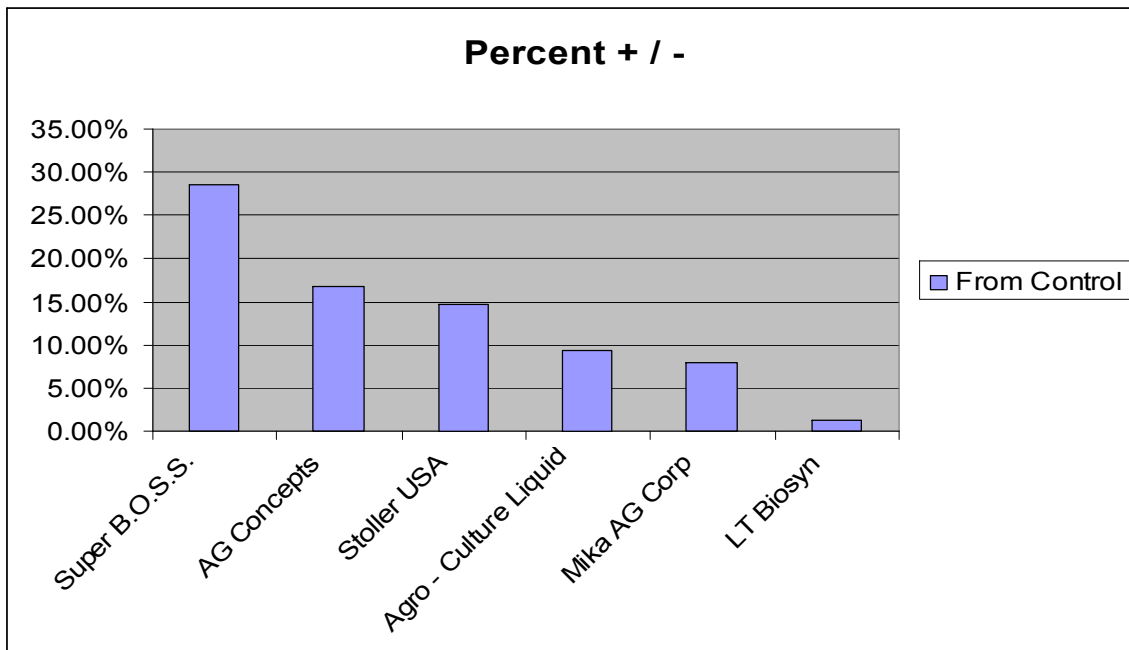

Comparison Analysis: Irrigation Research Foundation

The key to Profitability is knowing your soil levels.

Unlock the power of your fertilizer.

These tests were conducted by the Irrigation Research Foundation with a mere 3 quarts of SuperB.O.S.S.

The results speak for themselves. Fight the fertilizer crisis with the B.O.S.S.

SuperB.O.S.S.

Irrigation Research Foundation – Test Comparison Chart

Compare the results. SuperBOSS used a mere 3 quarts. The others?